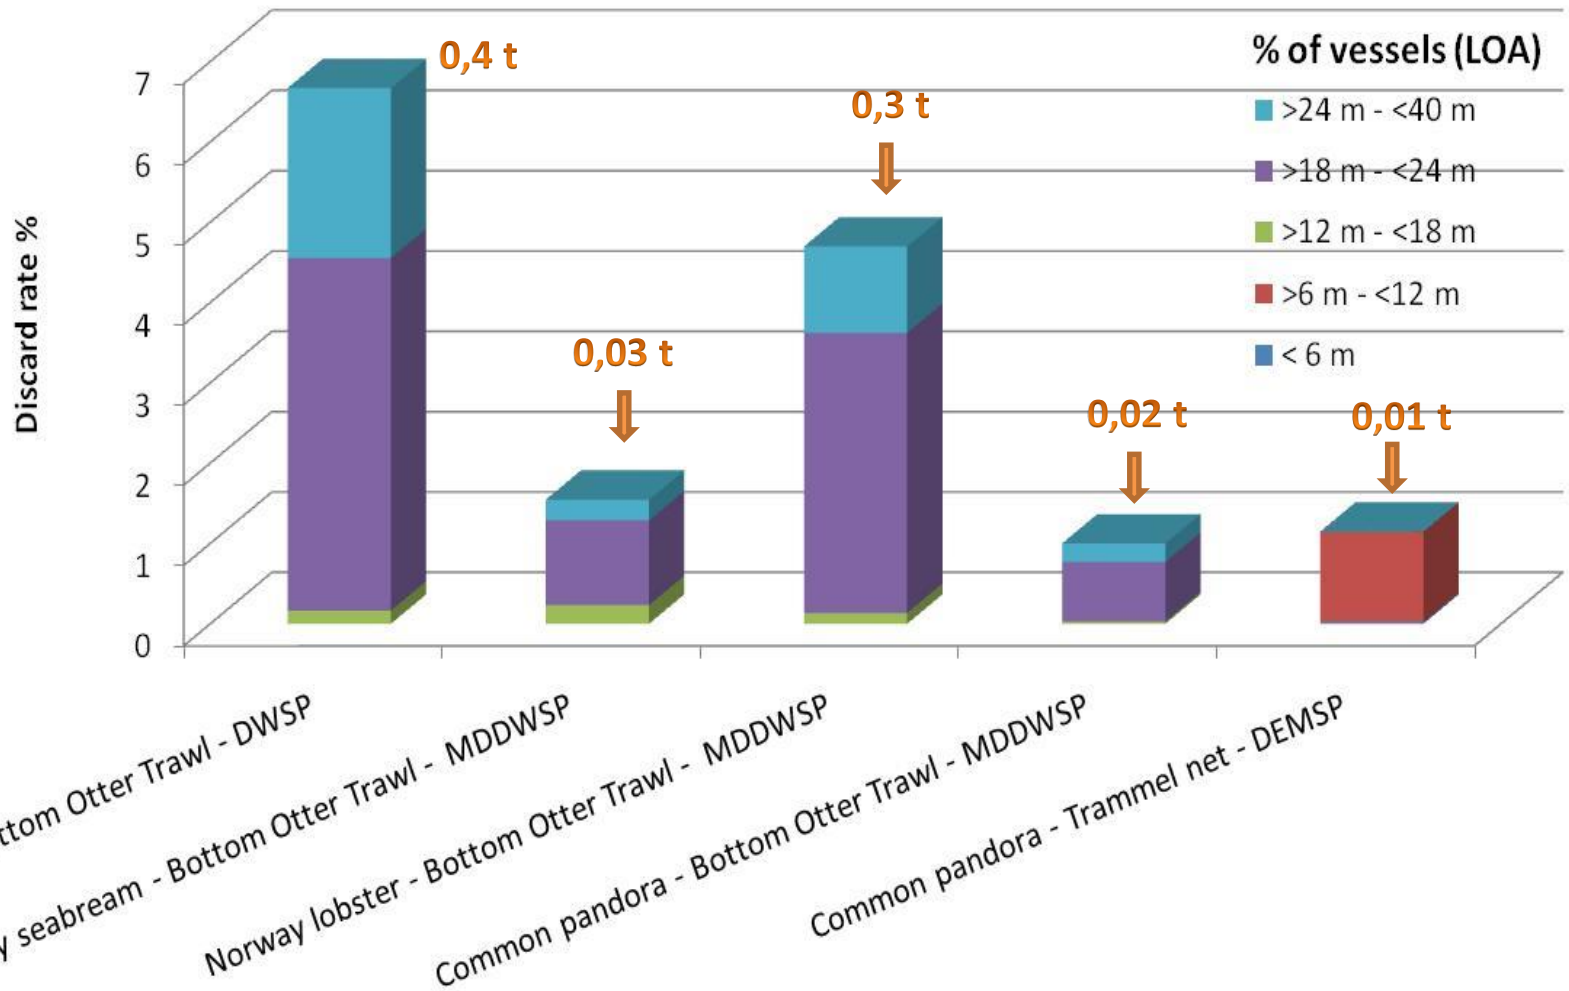

Discard rate Demersal species - SPAIN GSA5 (2012-2014)

Total tons discarded by

41 Bottom Otter Trawl vessels for Deep Water Species - DWSP

35 Bottom Otter Trawl vessels for Mixed Demersal and Deep Water Species - MDDWSP

161 Trammel net vessels for Demersal Species - DEMSP

operating in the GSA5 (annual average 2012-2014)