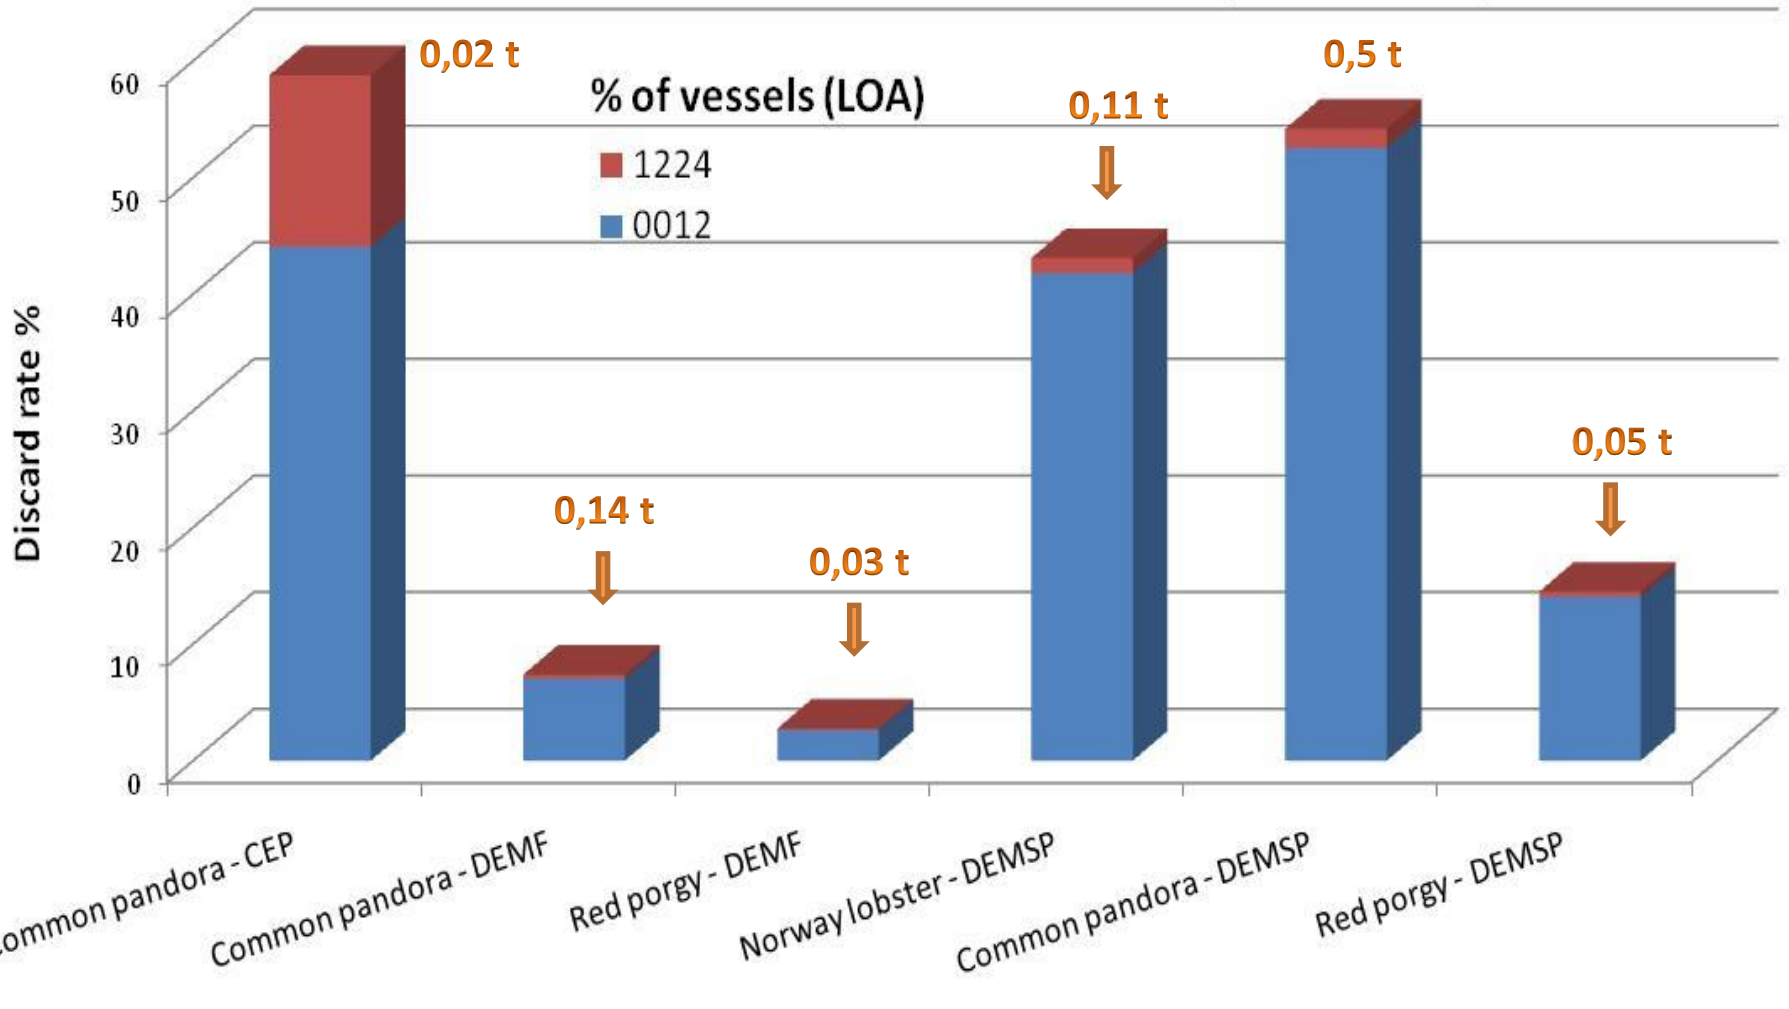

Discard rate TRAMMEL NET - GSA8 (2012 - 2014)

Total tons discarded by
4 Trammel nets vessels for Cephalopods - CEP
84 Trammel nets vessels for Demersal Fish – DEMF
67 Trammel nets vessels for Demersal Species - DEMSP
operating in the GSA8 (annual average 2012-2014)