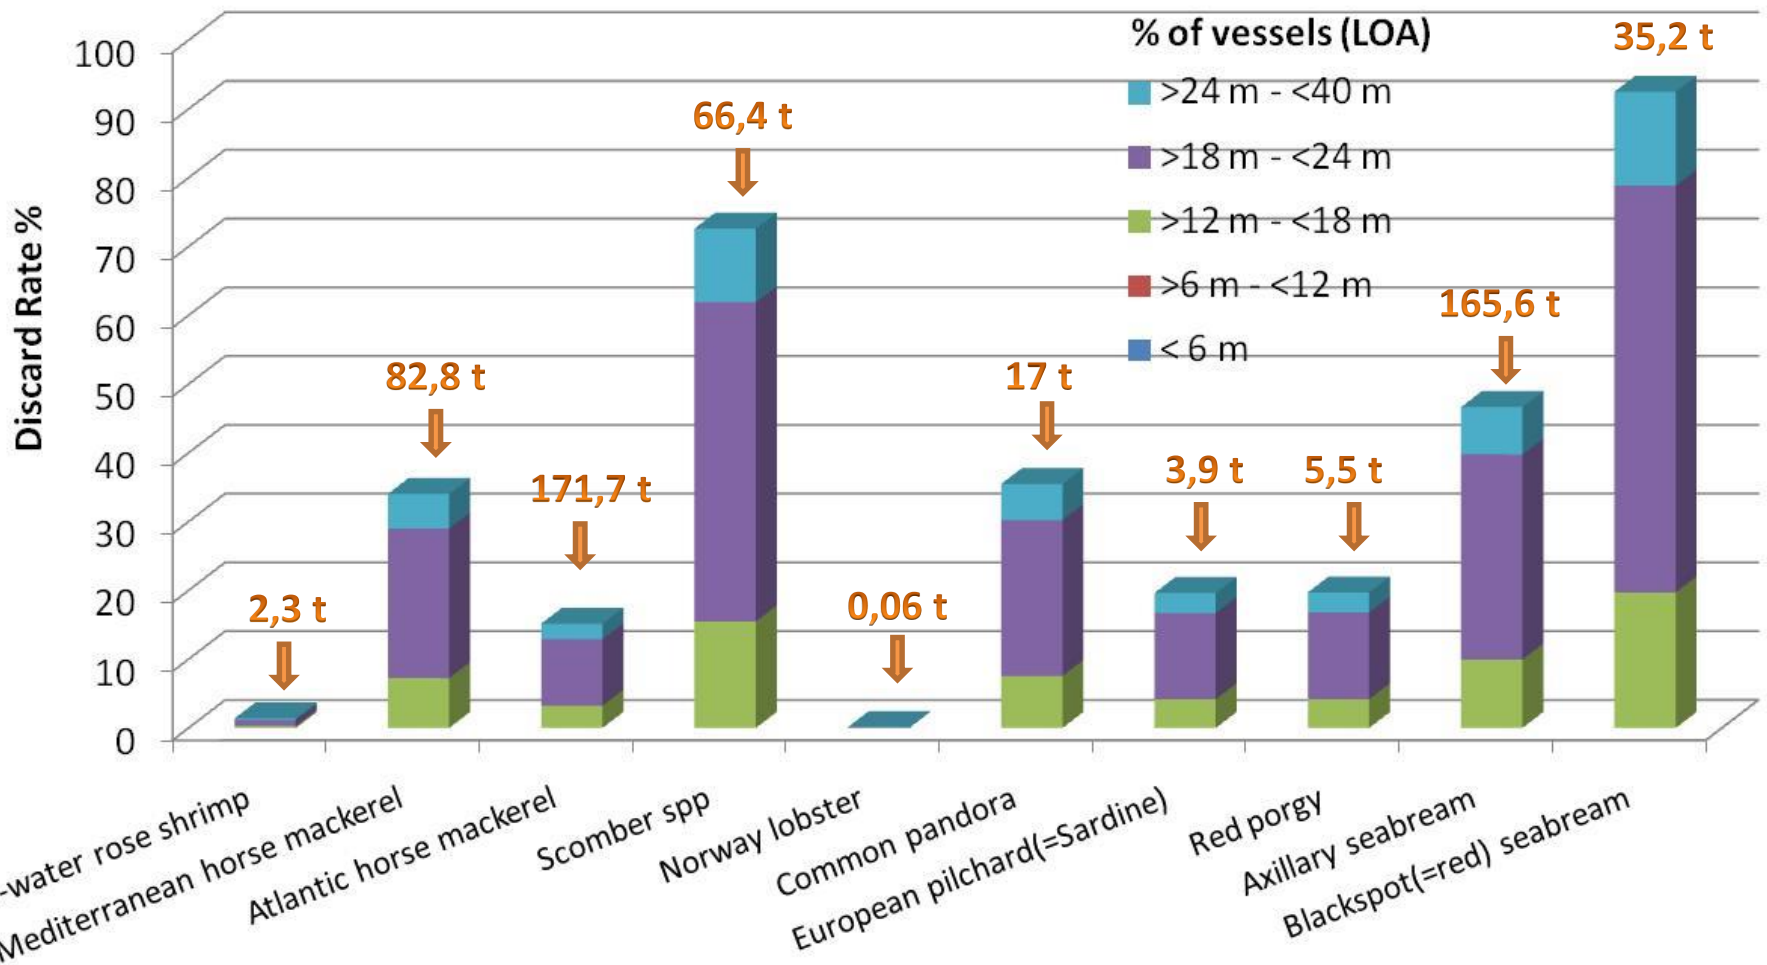

Landing Obligation - Part 6 (Fisheries targeting demersal species in the Mediterranean Sea) (STECF-15-19)

WG1-MAP and demersal LO 27 March 2017

- The DCF data processing provided the average of landings and discards in 2012-2014 period of the species listed in the Annex III (Reg. EU 1967/2006). 789 combinations between fisheries and species resulted.
- When no discard quantities have been declared the fishery and species have been excluded (507 combinations between species and fishery)
- The species and fisheries already included in the discard plan for certain small pelagic fisheries in the Mediterranean Sea (Commission Delegated Regulation (EU) No 1392/2014) and in the landing obligation JR on discards management plans for species defining the fisheries haven't been included (193 combinations)

Discard rate TRAMMEL NET Demersal species - SPAIN - GSA1 (2012-2014)

Total tons discarded by the 261 Trammel net vessels operating in the GSA1 for Demersal Species (annual average 2012-2014)

Discard rate BOTTOM OTTER TRAWL Demersal species - SPAIN - GSA1 (2012-2014)

Discard rate BOTTOM OTTER TRAWL - ITALY - GSA10 (2012-2014)

**Total tons discarded by Bottom Otter Trawl vessels
operating in the GSA10 (annual average 2012-2014)**

**Fishing techniques: Demersal Species –DEMSP, Deep Water Species – DWSP, Mixed
Demersal and Deep Water Species - MDDWSP**