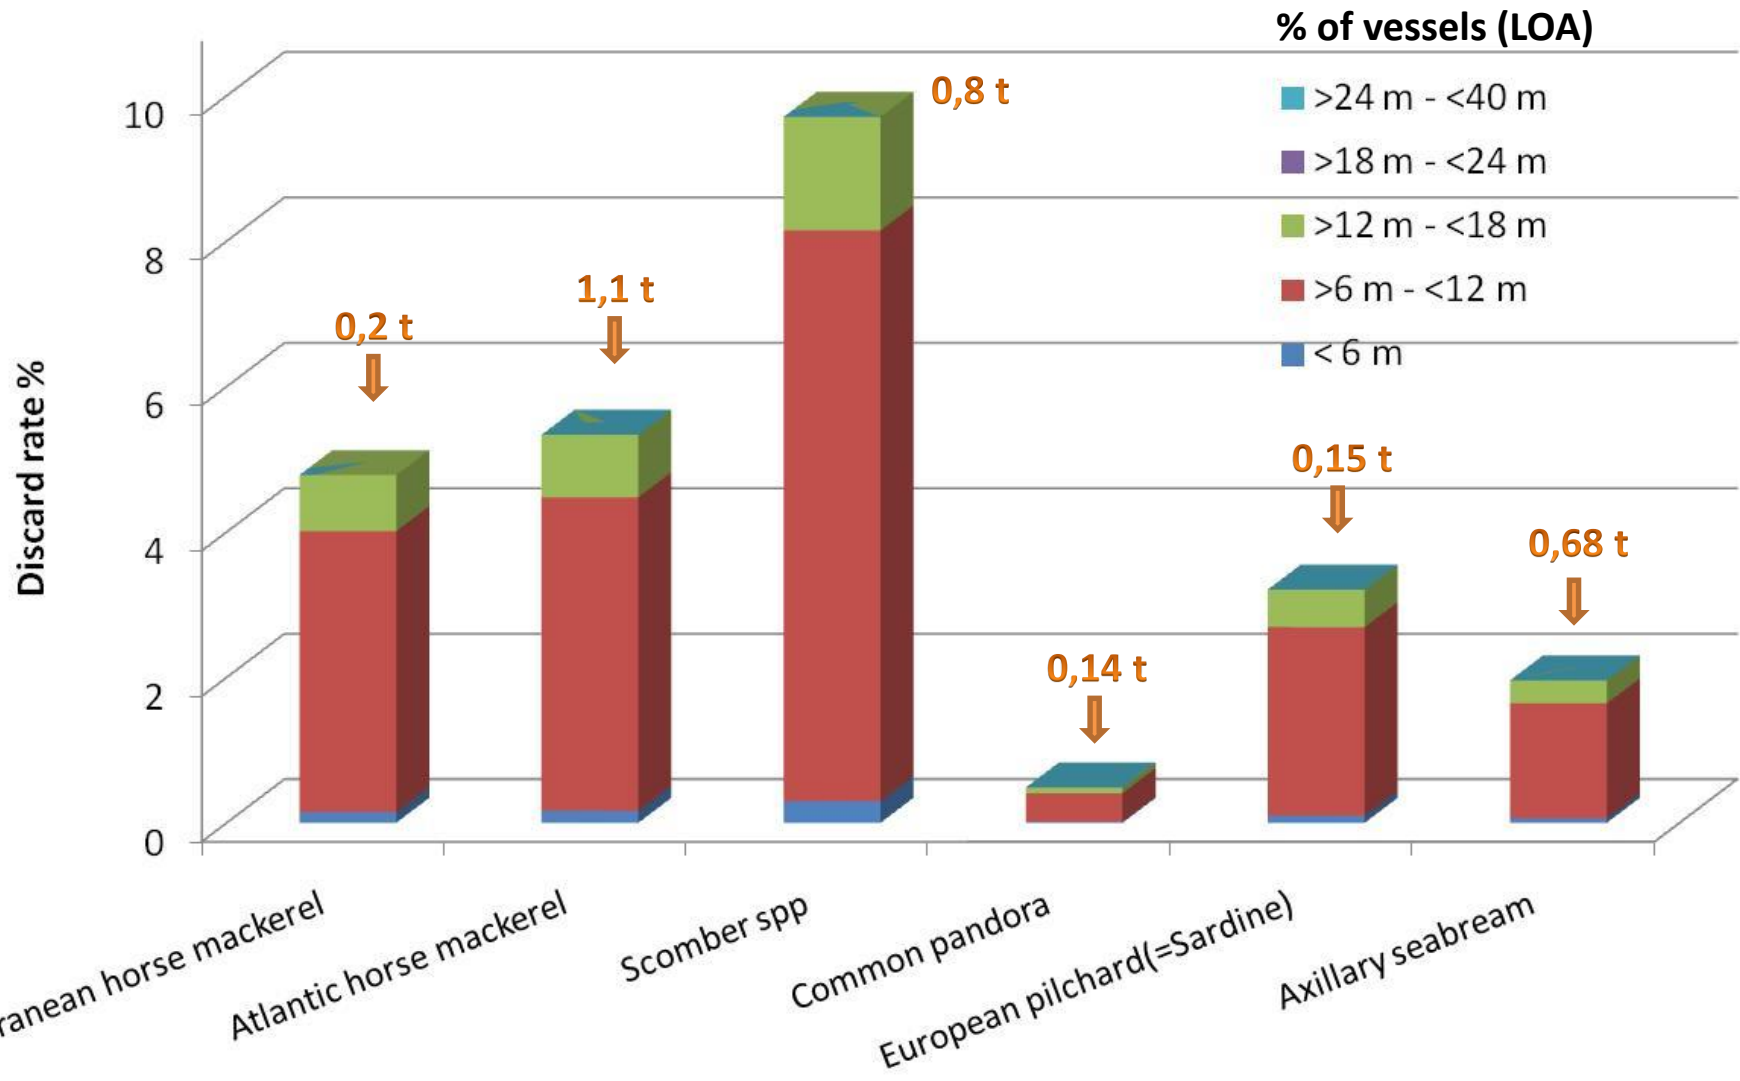

MEDAC

MEDITERRANEAN
A D V I S O R Y
C O U N C I L

Discards data analysis

WG1-MAP and demersal LO 27 March 2017

Discards data analysis

Western Mediterranean Sea
(GSAs 1,2,5,6,7,8,9,10 and 11)

Data source

JRC data dissemination - data submitted by EU MS to the EC under the provisions of the Data Collection Framework (Regulation (EC) 199/2008).
<https://stecf.jrc.ec.europa.eu/dd/medbs>

Landing Obligation - Part 6 (Fisheries targeting demersal species in the Mediterranean Sea) (STECF-15-19)

WG1-MAP and demersal LO 27 March 2017

- The DCF data processing provided the average of landings and discards in 2012-2014 period of the species listed in the Annex III (Reg. EU 1967/2006). 789 combinations between fisheries and species resulted.
- When no discard quantities have been declared the fishery and species have been excluded (507 combinations between species and fishery)
- The species and fisheries already included in the discard plan for certain small pelagic fisheries in the Mediterranean Sea (Commission Delegated Regulation (EU) No 1392/2014) and in the landing obligation JR on discards management plans for species defining the fisheries haven't been included (193 combinations)

Discard rate TRAMMEL NET Demersal species - SPAIN - GSA1 (2012-2014)

Total tons discarded by the 261 Trammel net vessels operating in the GSA1 for Demersal Species (annual average 2012-2014)

Discard rate BOTTOM OTTER TRAWL Demersal species - SPAIN - GSA1 (2012-2014)

Discard rate BOTTOM OTTER TRAWL - ITALY - GSA10 (2012-2014)

**Total tons discarded by Bottom Otter Trawl vessels
operating in the GSA10 (annual average 2012-2014)**

**Fishing techniques: Demersal Species –DEMSP, Deep Water Species – DWSP, Mixed
Demersal and Deep Water Species - MDDWSP**