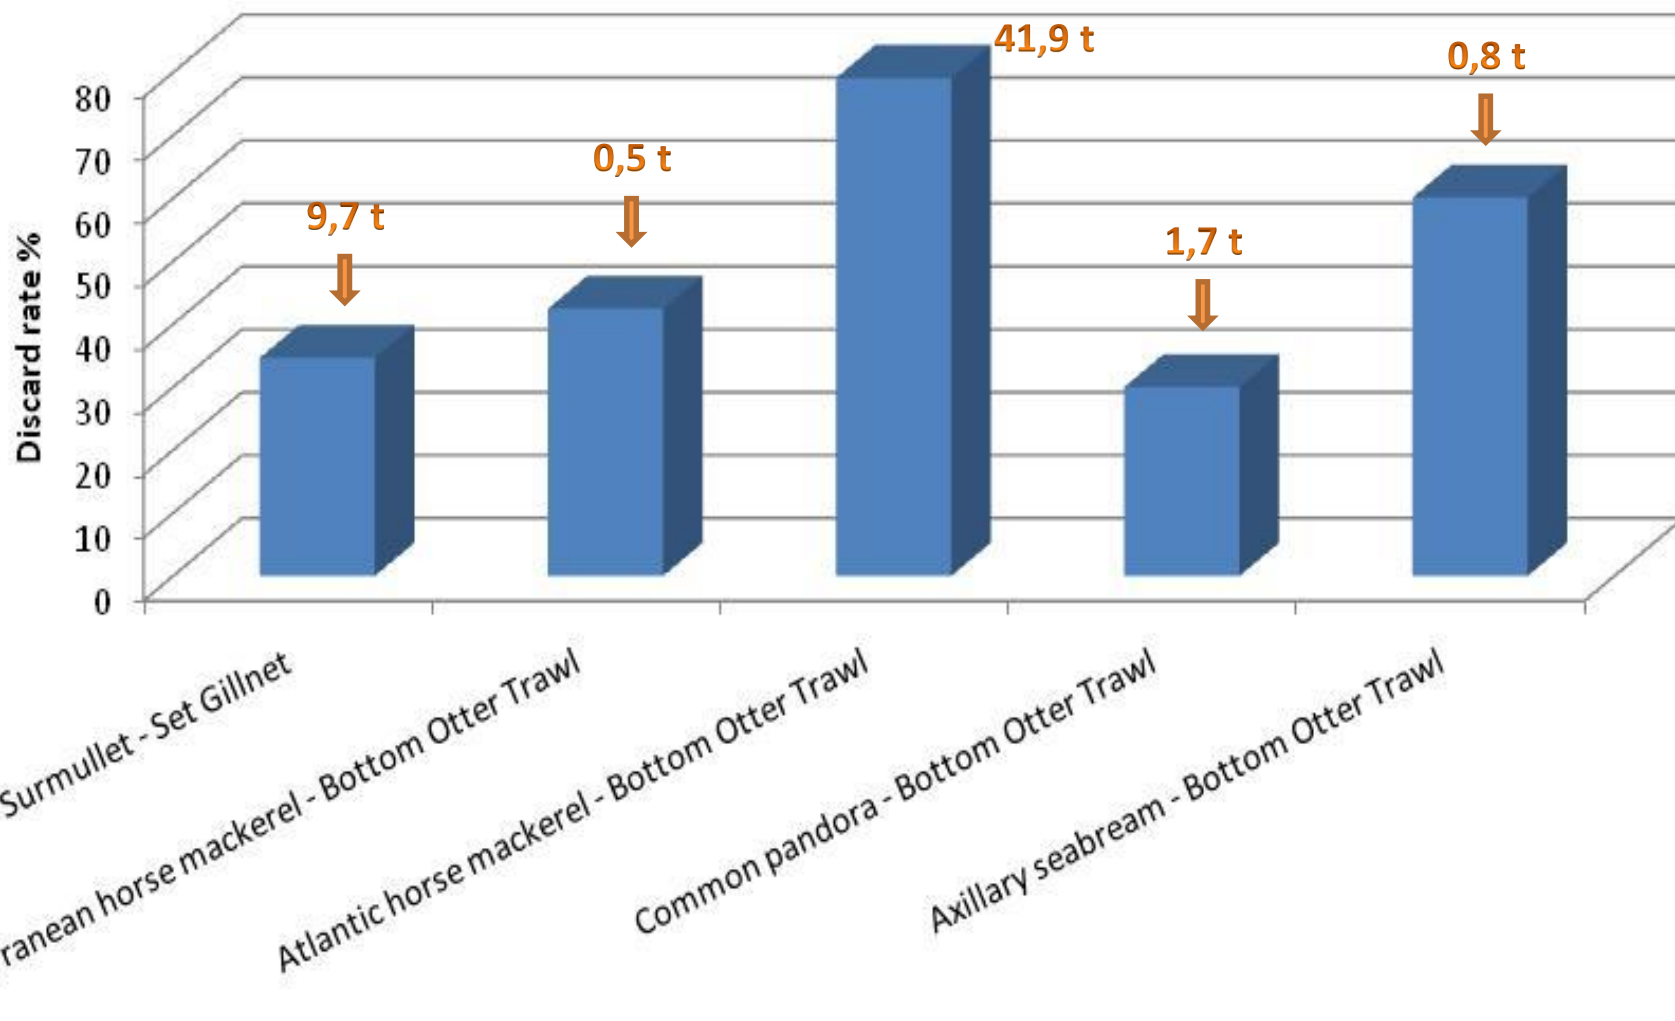

Discard rate - ITALY - GSA11 (2012-2014)

Total tons discarded by Set Gillnet and Bottom Otter Trawl vessels operating in the GSA11 (annual average 2012-2014)