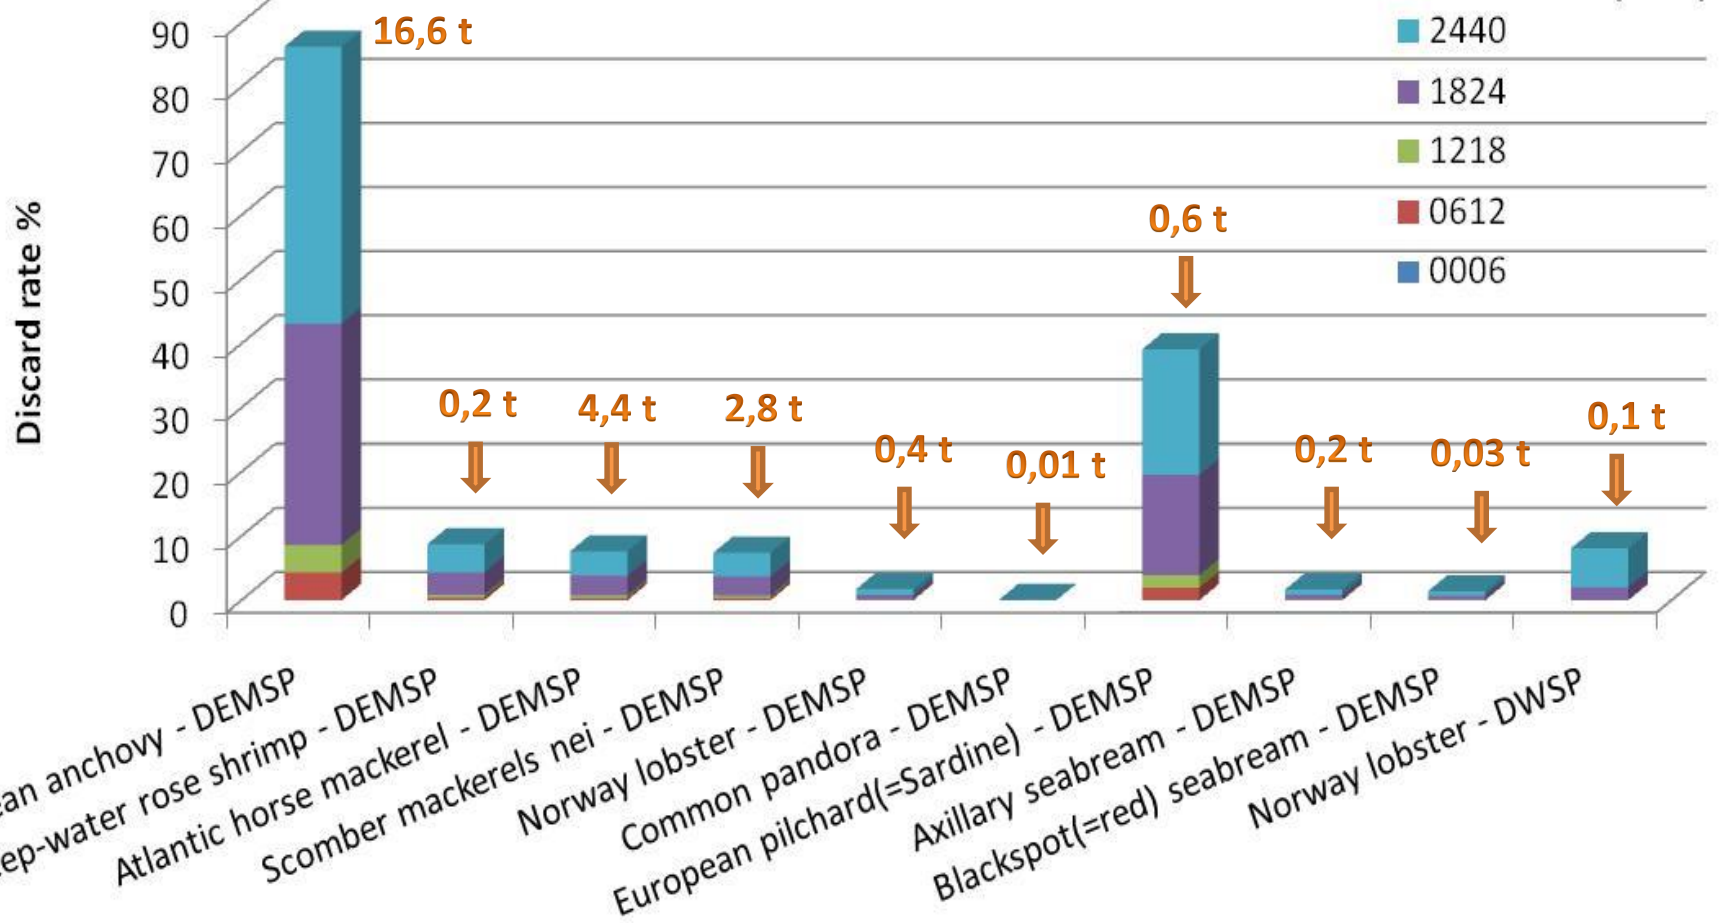

Discard rate - SPAIN - GSA6 (2012-2014)

Total tons discarded by
400 Set Gillnet for Demersal Species - DEMSP
480 Trammel net vessels for Demersal Species - DEMSP
340 Set Longline vessels for Demersal Fish - DEMF
operating in the GSA6 (annual average 2012-2014)

Discard rate BOTTOM OTTER TRAWL - SPAIN - GSA6 (2012-2014)

Total tons discarded by

400 Bottom Otter Trawl vessels for Demersal Species - DEMSP

136 Bottom Otter Trawl vessels for Deep Water Species - DWSP

operating in the GSA6 (annual average 2012-2014)

Discard rate BOTTOM OTTER TRAWL - SPAIN - GSA7 (2012-2014)

% of vessels (LOA)

Total tons discarded by
20 Bottom Otter Trawl vessels for Demersal Species - DEMSP
12 Bottom Otter Trawl vessels for Deep Water Species - DWSP
operating in the GSA7 (annual average 2012-2014)