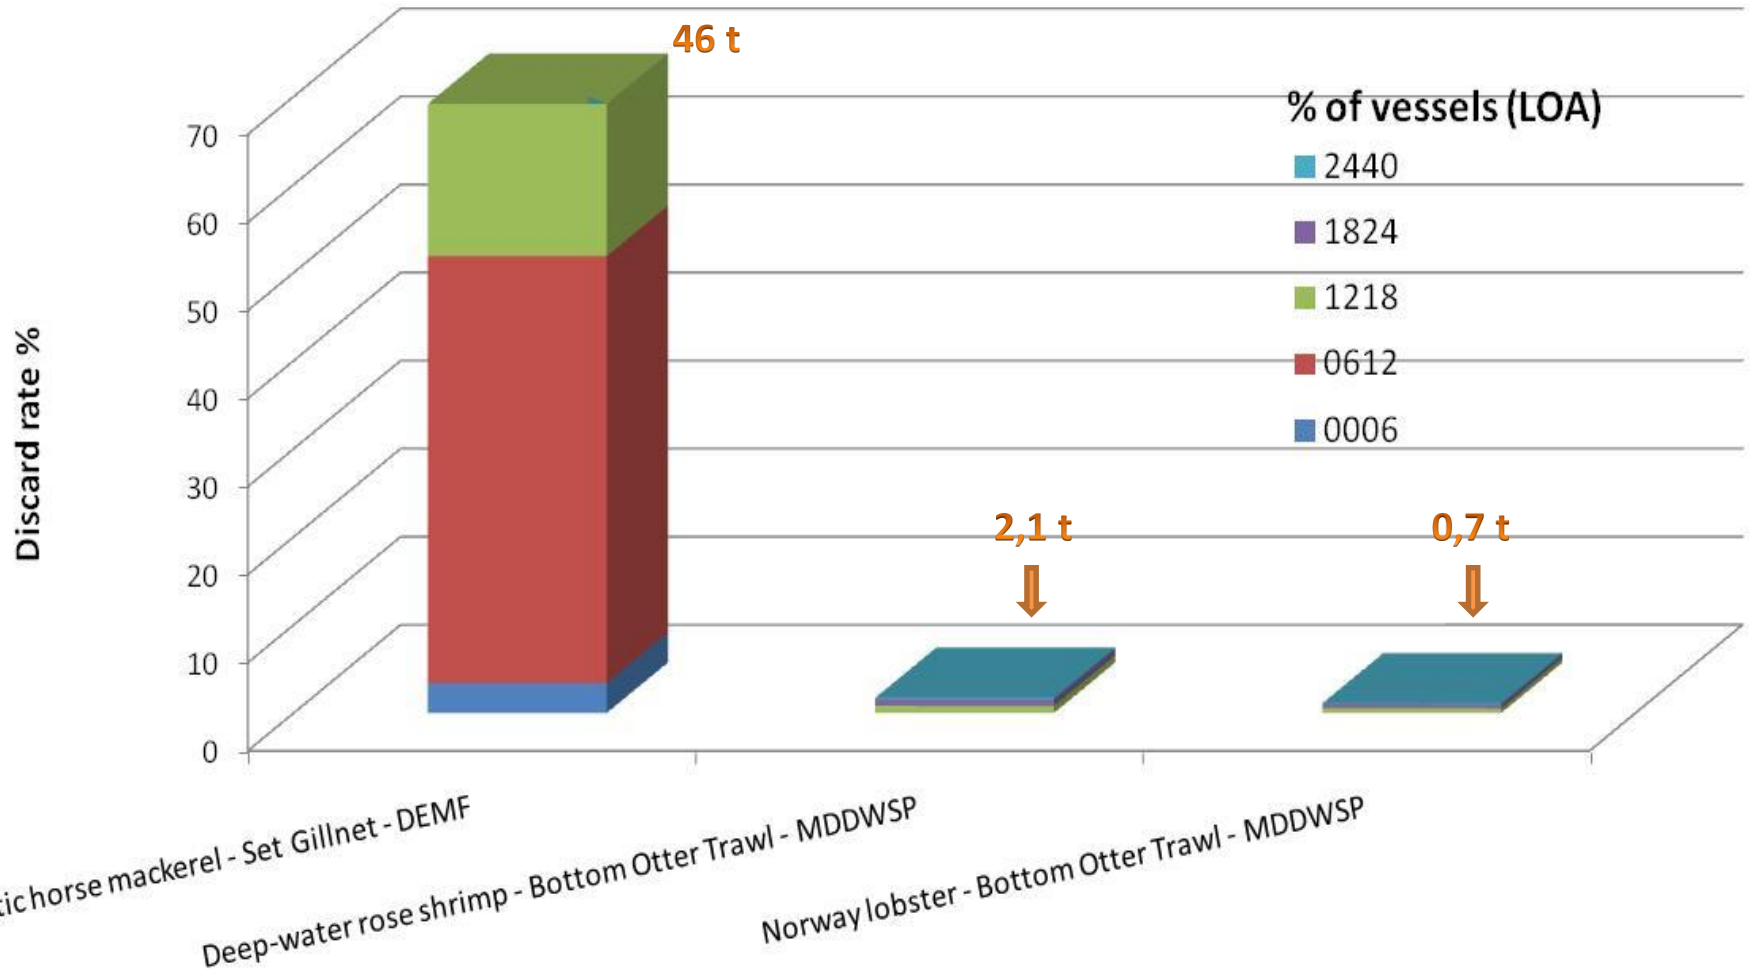

Discard rate - ITALY - GSA9 (2012-2014)

Total tons discarded by

348 Set Gillnet vessels for Demersal Fish - DEMF

49 Bottom Otter Trawl vessels for Mixed Demersal and Deep Water Species - MDDWSP operating in the GSA9 (annual average 2012-2014)