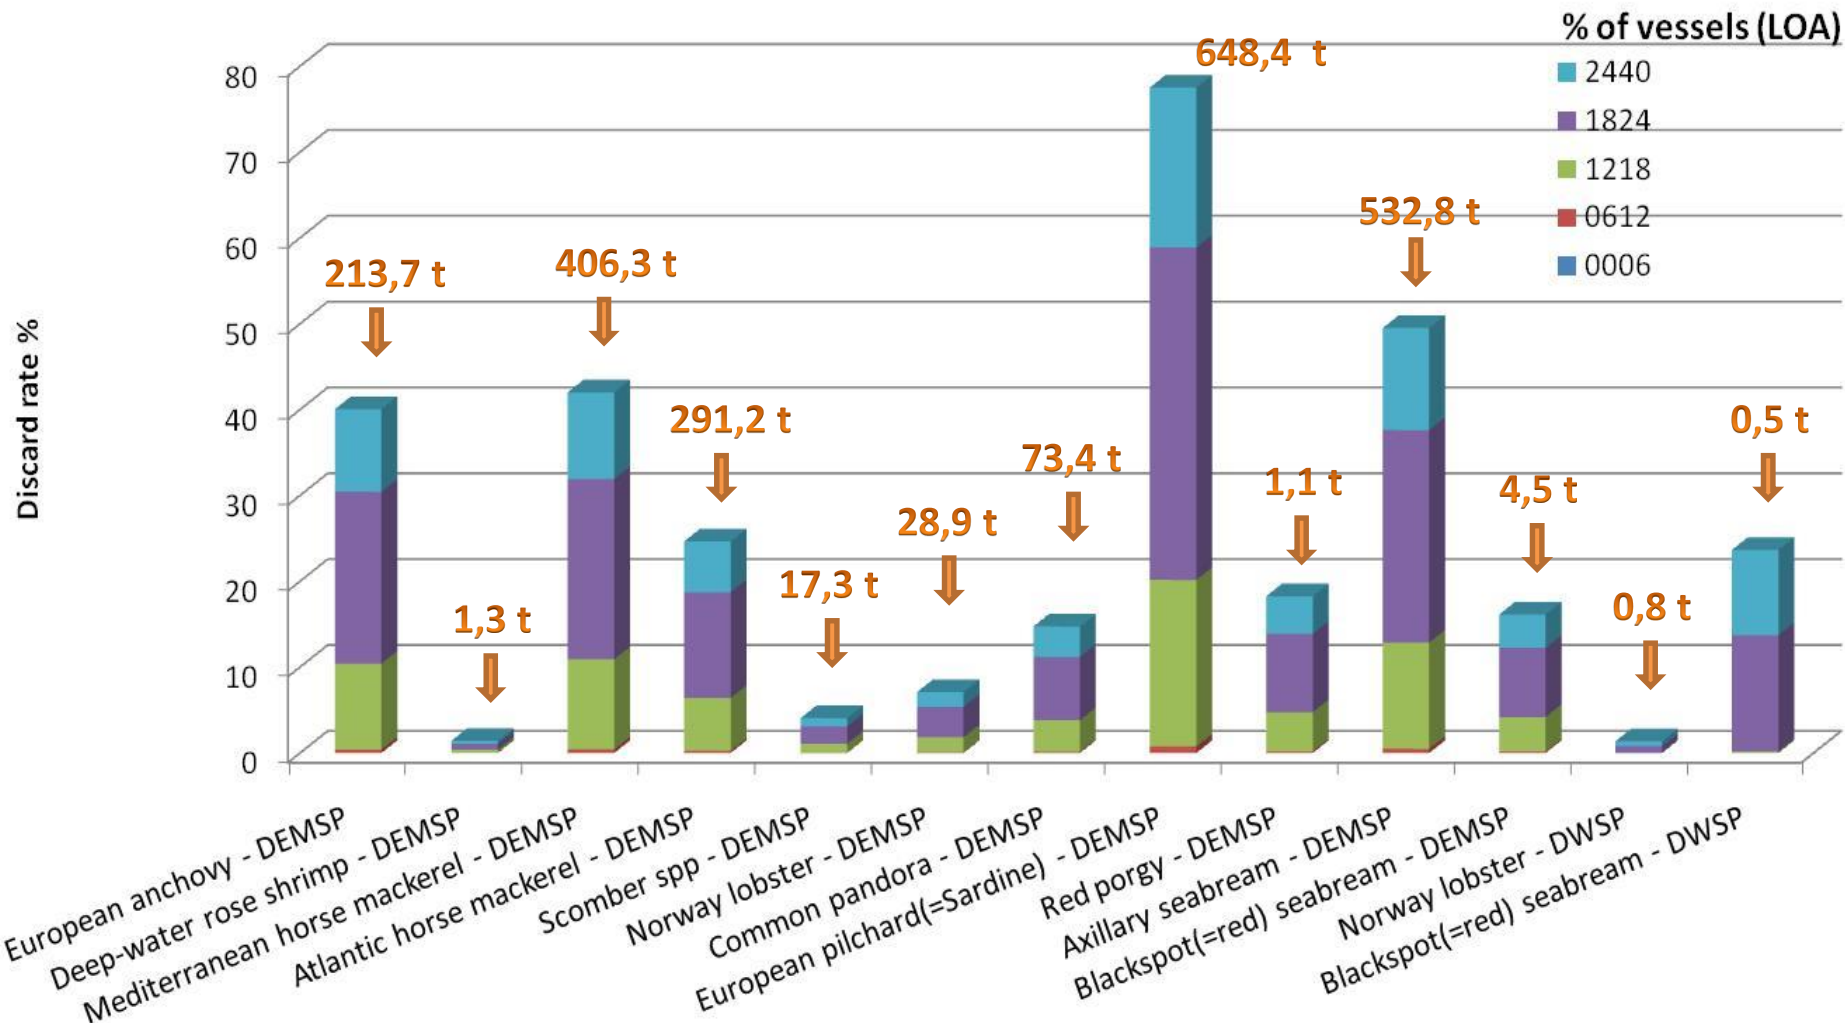

Discard rate BOTTOM OTTER TRAWL - SPAIN - GSA6 (2012-2014)

Total tons discarded by

400 Bottom Otter Trawl vessels for Demersal Species - DEMSP

136 Bottom Otter Trawl vessels for Deep Water Species - DWSP

operating in the GSA6 (annual average 2012-2014)