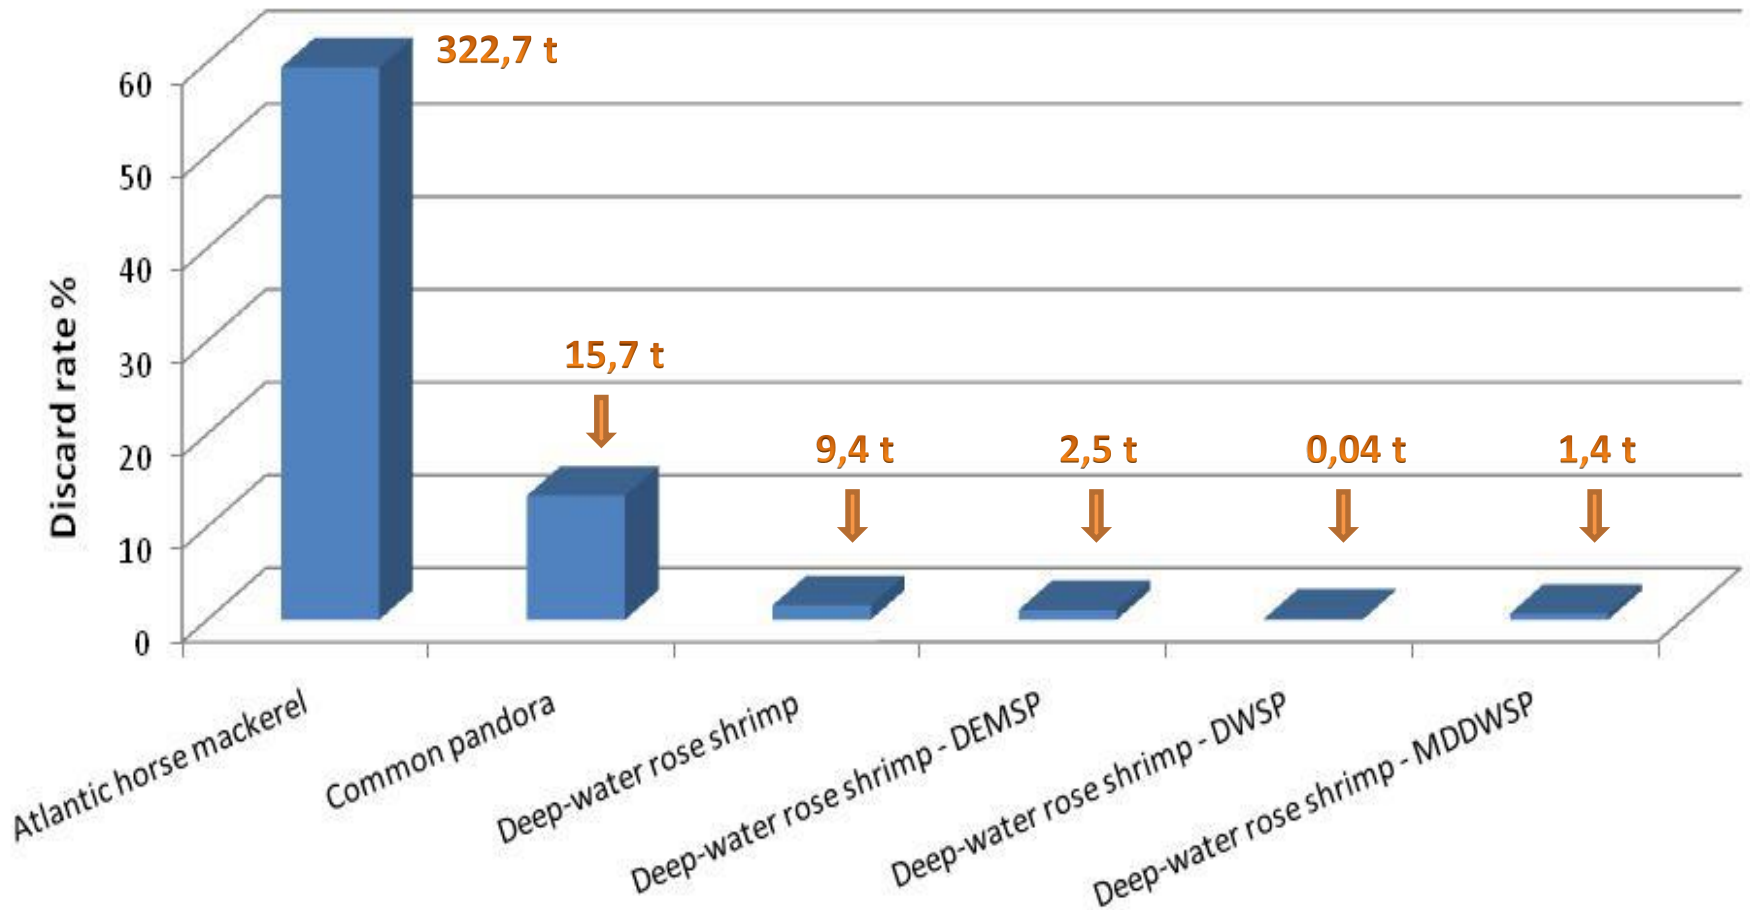

Discard rate BOTTOM OTTER TRAWL Demersal species - ITALY - GSA9 (2012-2014)

**Total tons discarded by the 176 Bottom Otter Trawl vessels operating in the GSA9 for Demersal Species
(annual average 2012-2014)**

Discard rate - ITALY - GSA9 (2012-2014)

Total tons discarded by

348 Set Gillnet vessels for Demersal Fish - DEMF

49 Bottom Otter Trawl vessels for Mixed Demersal and Deep Water Species - MDDWSP operating in the GSA9 (annual average 2012-2014)

Discard rate BOTTOM OTTER TRAWL - ITALY - GSA10 (2012-2014)

**Total tons discarded by Bottom Otter Trawl vessels
operating in the GSA10 (annual average 2012-2014)**

**Fishing techniques: Demersal Species –DEMSP, Deep Water Species – DWSP, Mixed
Demersal and Deep Water Species - MDDWSP**