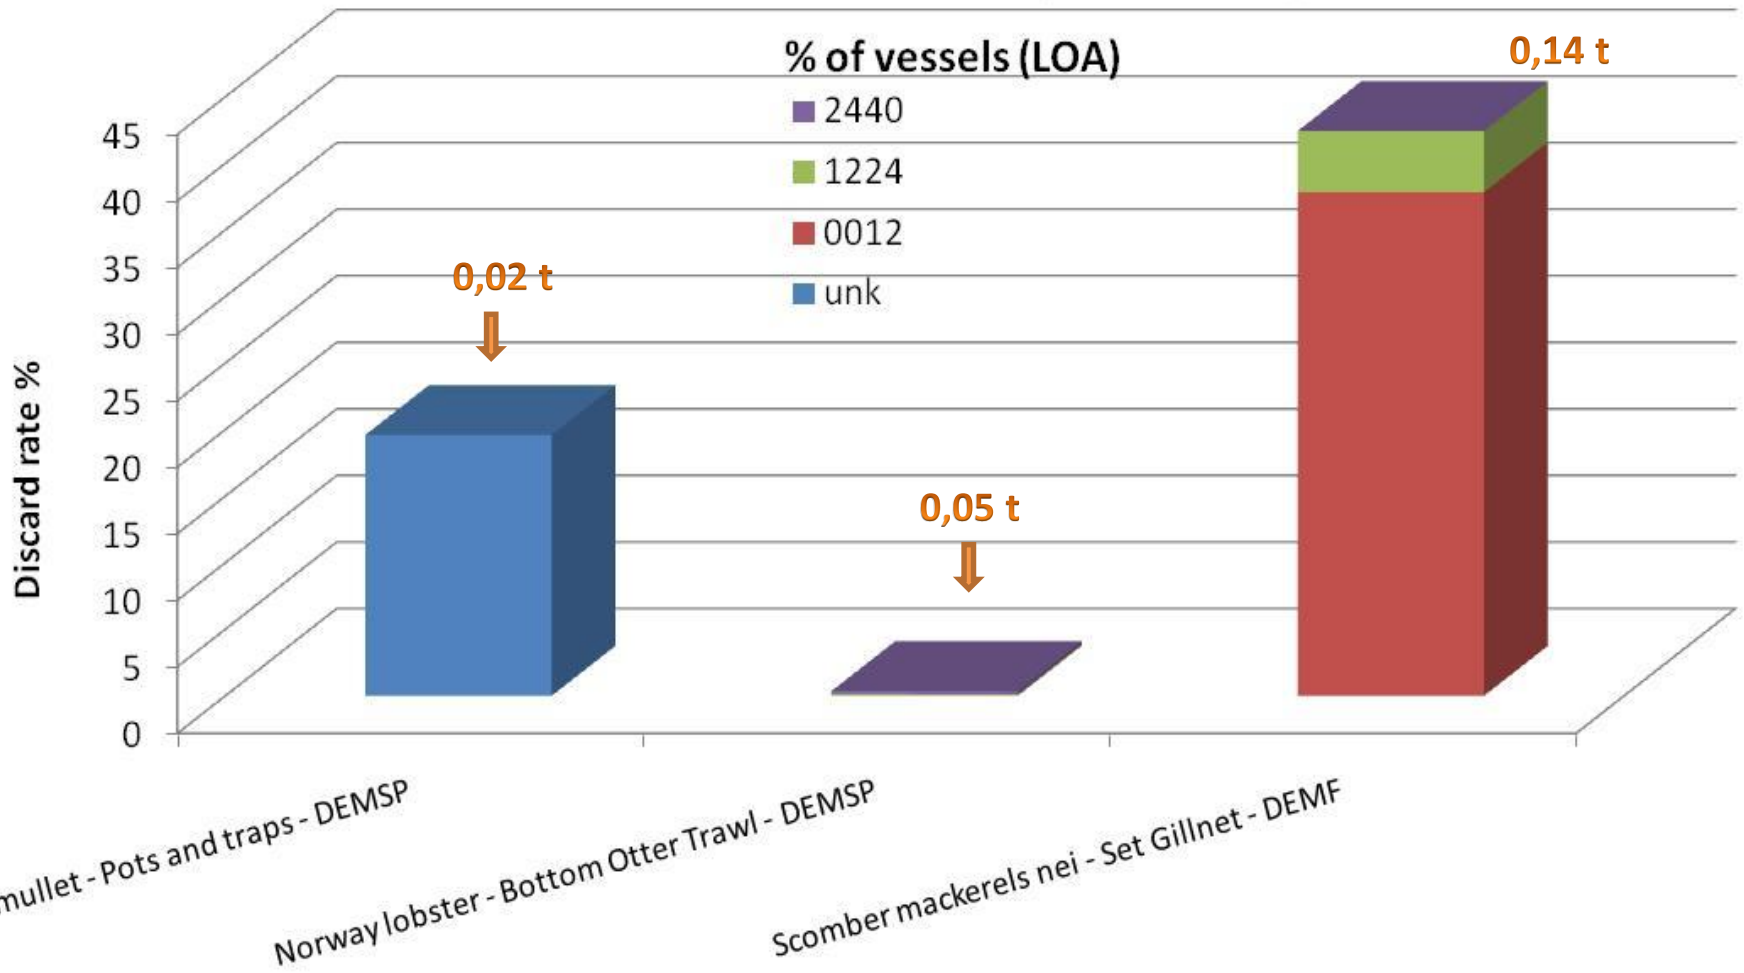

operating in the GSA6 (annual average 2012-2014)

Discard rate BOTTOM OTTER TRAWL - SPAIN - GSA7 (2012-2014)

% of vessels (LOA)

Total tons discarded by
20 Bottom Otter Trawl vessels for Demersal Species - DEMSP
12 Bottom Otter Trawl vessels for Deep Water Species - DWSP
operating in the GSA7 (annual average 2012-2014)

Discard rate - France - GSA8 (2012 - 2014)

Total tons discarded by
Pots and traps vessels for Demersal Species - DEMSP
3 Bottom Otter Trawl vessels for Demersal Species – DEMSP
37 Set Gillnet vessels for Demersal Fish - DEMF
operating in the GSA8 (annual average 2012-2014)