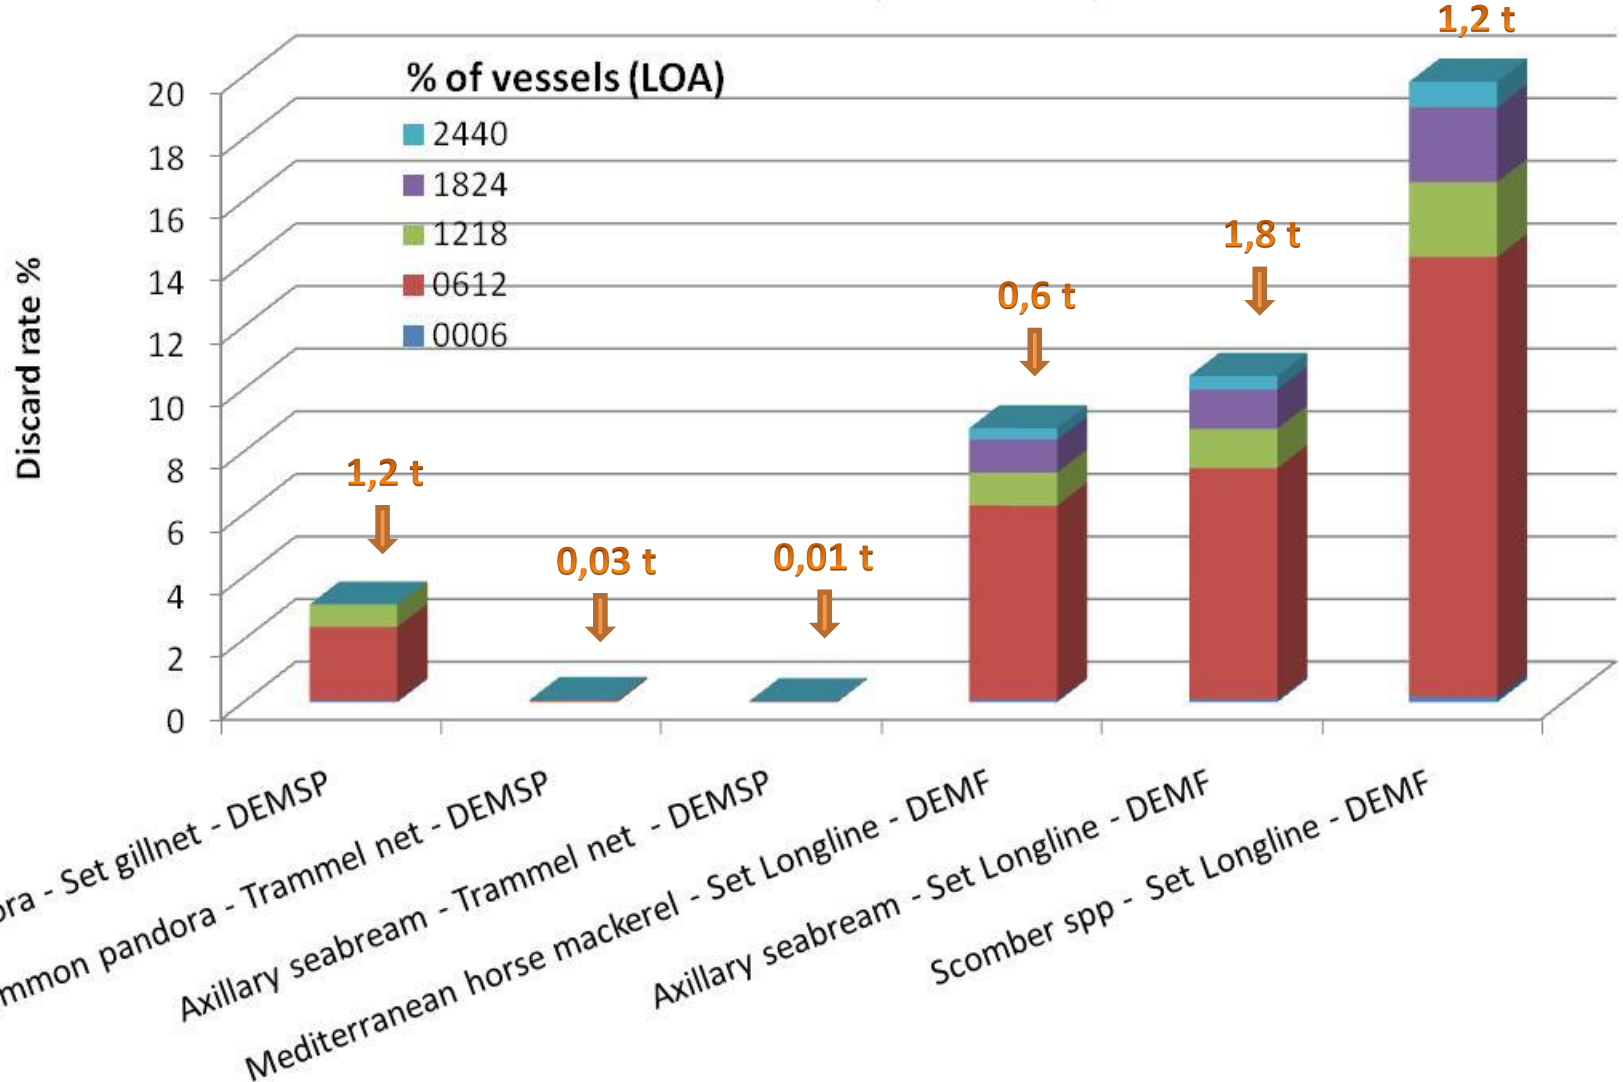

Discard rate - SPAIN - GSA6 (2012-2014)

Total tons discarded by
400 Set Gillnet for Demersal Species - DEMSP
480 Trammel net vessels for Demersal Species - DEMSP
340 Set Longline vessels for Demersal Fish - DEMF
operating in the GSA6 (annual average 2012-2014)