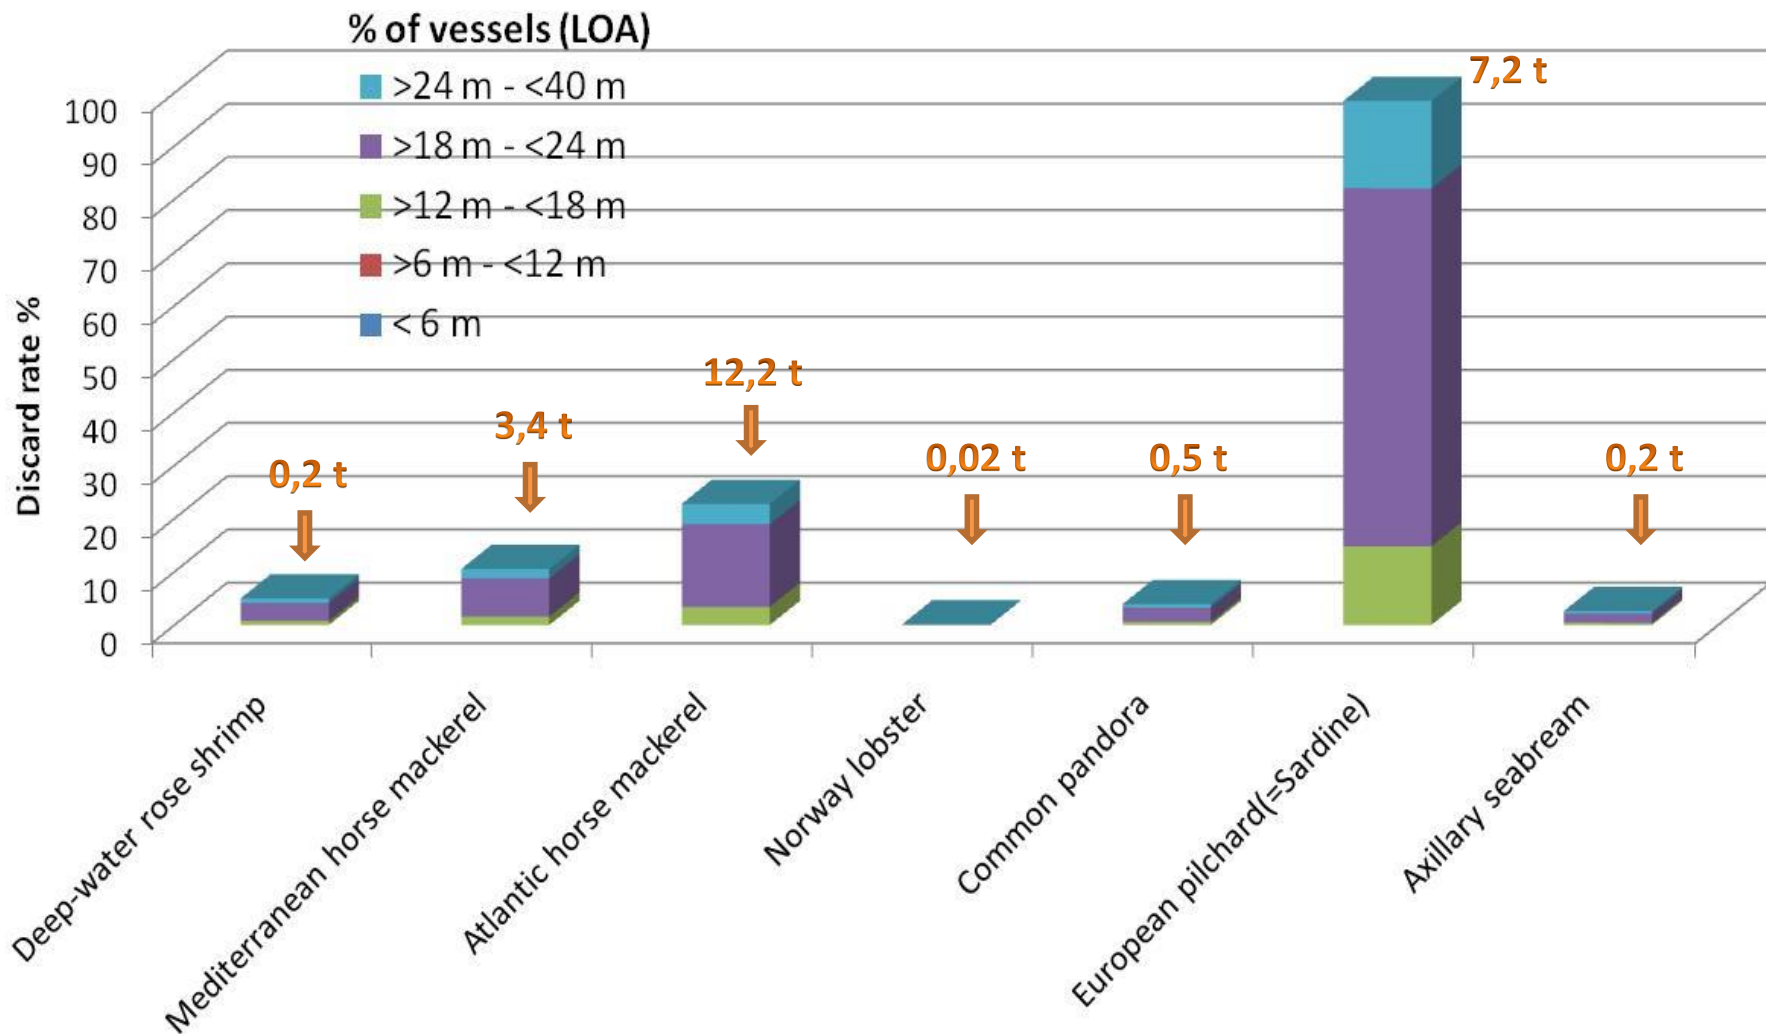

Landing Obligation - Part 6 (Fisheries targeting demersal species in the Mediterranean Sea) (STECF-15-19)

WG1-MAP and demersal LO 27 March 2017

- The DCF data processing provided the average of landings and discards in 2012-2014 period of the species listed in the Annex III (Reg. EU 1967/2006). 789 combinations between fisheries and species resulted.
- When no discard quantities have been declared the fishery and species have been excluded (507 combinations between species and fishery)
- The species and fisheries already included in the discard plan for certain small pelagic fisheries in the Mediterranean Sea (Commission Delegated Regulation (EU) No 1392/2014) and in the landing obligation JR on discards management plans for species defining the fisheries haven't been included (193 combinations)

Discard rate TRAMMEL NET Demersal species - SPAIN - GSA1 (2012-2014)

Total tons discarded by the 261 Trammel net vessels operating in the GSA1 for Demersal Species (annual average 2012-2014)

Discard rate BOTTOM OTTER TRAWL Demersal species - SPAIN - GSA1 (2012-2014)

Total tons discarded by the 122 Bottom Otter Trawl vessels operating in the GSA1 for Demersal Species (annual average 2012-2014)

Discard rate BOTTOM OTTER TRAWL Demersal species - SPAIN GSA5 (2012-2014)

Discard rate BOTTOM OTTER TRAWL - ITALY - GSA10 (2012-2014)

**Total tons discarded by Bottom Otter Trawl vessels
operating in the GSA10 (annual average 2012-2014)**

**Fishing techniques: Demersal Species –DEMSP, Deep Water Species – DWSP, Mixed
Demersal and Deep Water Species - MDDWSP**