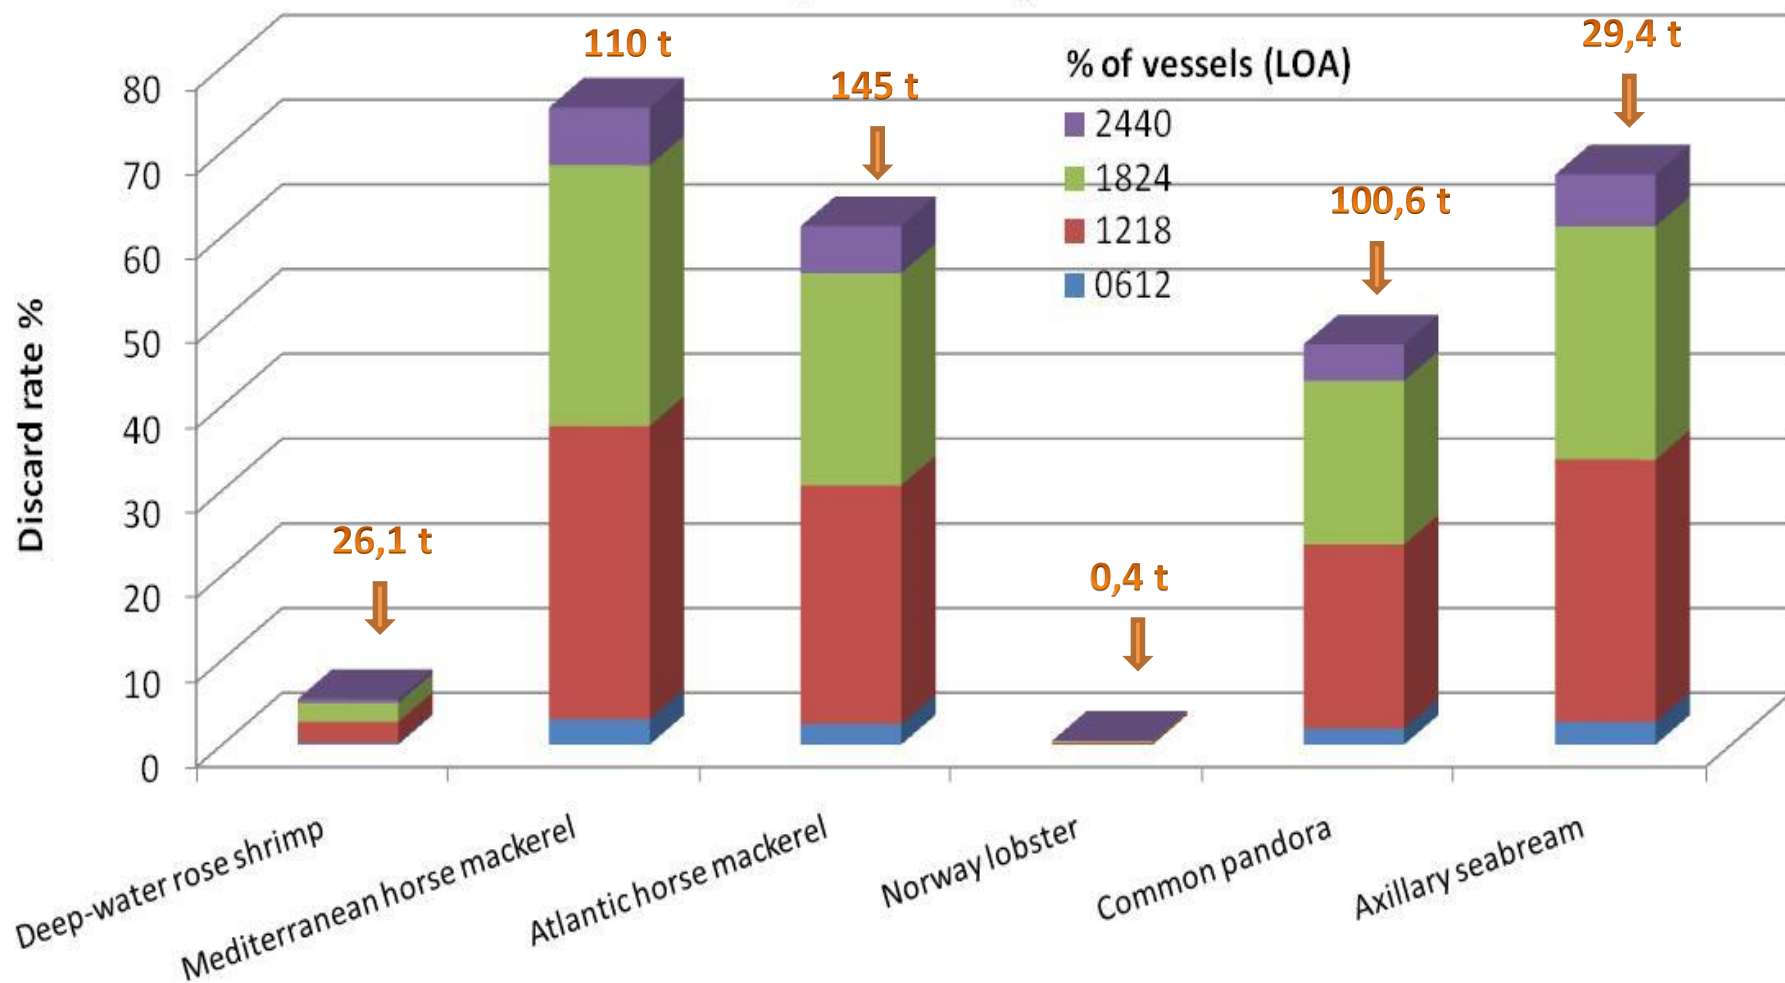

Discard rate BOTTOM OTTER TRAWL Demersal species - ITALY - GSA9 (2012-2014)

**Total tons discarded by the 176 Bottom Otter Trawl vessels operating in the GSA9 for Demersal Species
(annual average 2012-2014)**